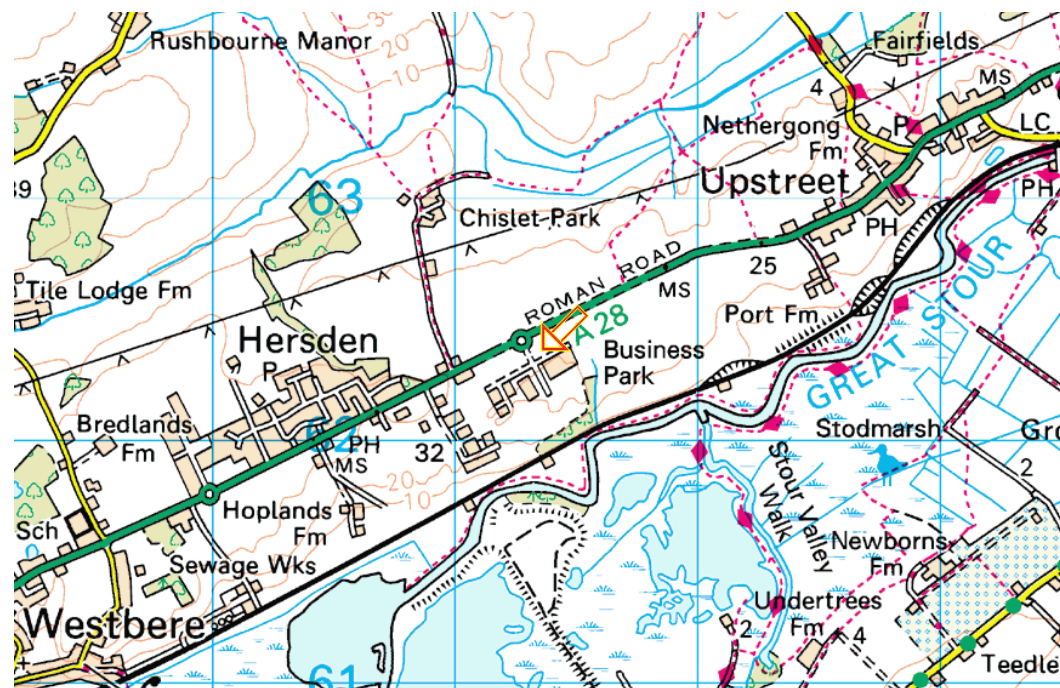

Getting to the venue – please read this part!

As a new facility your satellite navigation may not recognise the postcode. Please follow the signs for Lakes View Business Park.

KLS Training Centre, Canterbury